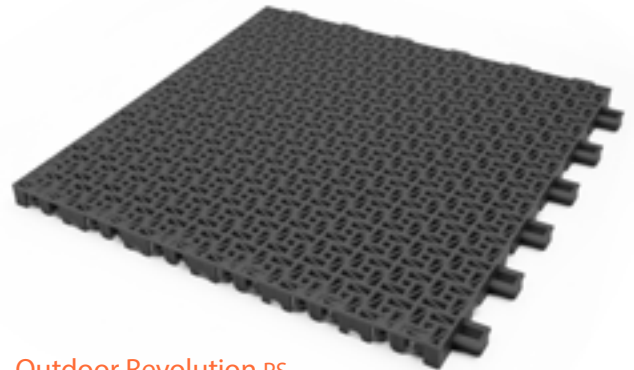

PICKLEBALL COURTS

Pickleball, a Sport for All Ages

Pickleball is one of the fastest growing sports in the world and since anyone from children to baby boomers can play, it's easy to understand why. SnapSports surfaces offer the consistent bounce and low amount of ball skid needed for pickleball, while providing an added level of "cush" to ease impact on player's joints.

Only requiring flat concrete (no costly post tension slab), SnapSports surfaces are a great choice to revamp an existing court or for a new construction process. SnapSports surfaces simply snap into place, transforming an old tennis or Pickleball court in just hours, saving your project time and money. Unlike an acrylic surface, a SnapSports Pickleball Game Court requires no additional prep-work or yearly maintenance and with a life expectancy of 15+ years, resurfacing your court is never a concern.

Call us today and get more from your pickleball court:

1-800-664-3865

Endorsements, Alliances, and Standards

Residential Pickleball

Host a Pickleball tournament, or just a family fun match, in the comfort of your own backyard. SnapSports pickleball surfaces are also great for basketball, volleyball—even trikes, bikes, and scooters.

HOA, Apartment, or Parks & Rec Managers

Reduce your maintenance costs with superior drainage and no need resurface. Our 16-year warranty means it's built to last.

Outdoor Revolution PS

With exclusive PickleGrip™ technology gives you the performance you'll need at a cost you'll love.