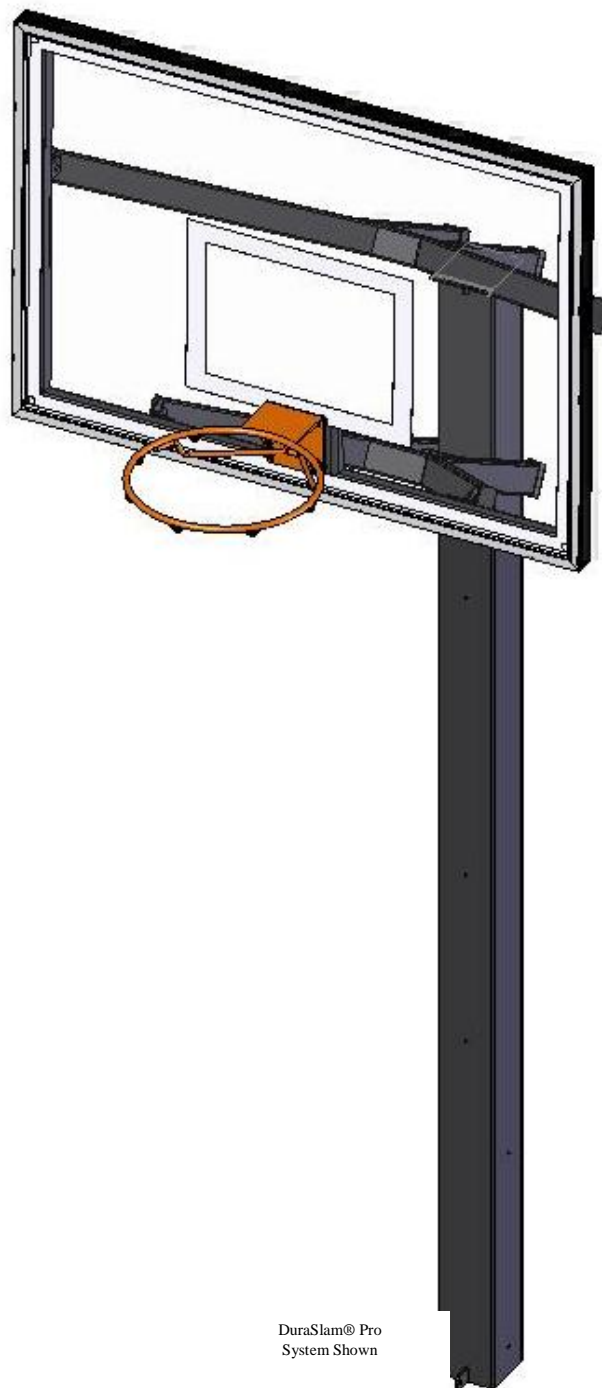

Optional Accessories:

Multi-Sport Net Adjustment System
Backboard Padding
Pole Padding

DuraSlam® Pro
System Shown