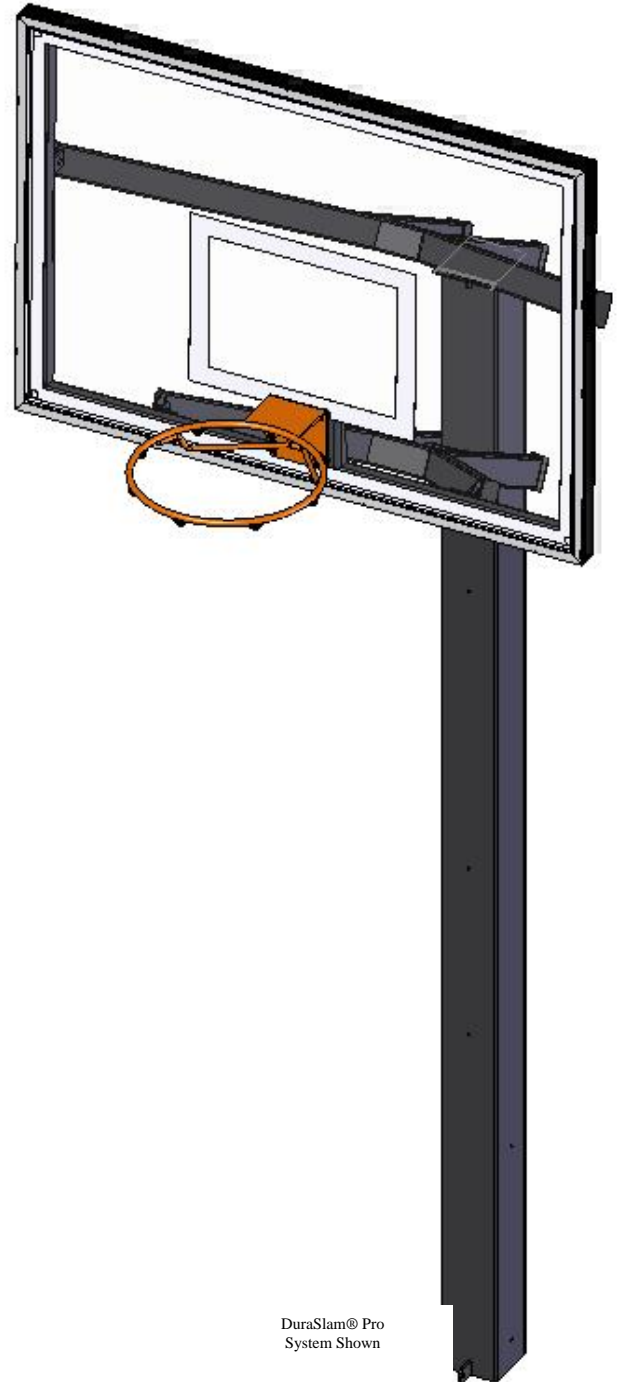

Backboard Size:

DuraSlam® Pro Basketball System
Backboard: 42" x 60" x 1/2" Framed Tempered Glass
Powder Coated Steel Frame
DuraSlam® All-Star Basketball System
Backboard: 42" x 72" x 1/2" Framed Tempered Glass
Powder Coated Steel Frame

Arm Attributes:

DuraSlam® Pro Basketball System
Arm: 3" x 1.5" Steel Support Arms. 36" Overhang
(Front of Pole to Front of Backboard at 10')
DuraSlam® All-Star Basketball System
Arm: 3" x 1.5" Steel Support Arms. 36" and 48"
Overhang (Front of Pole to Front of Backboard at 10')

Color:

Semi-Gloss Black Vein Powder Coat Finish

Net Adjustment Locations:

Paddle Tennis:	36"
Badminton:	62"
Women's Volleyball:	88"
Men's Volleyball:	96"

Anchor System:

5" x 4" Schedule 40 Galvanized Pipe (5.563" O.D.)

Flex Rim:

Heavy Duty Single Flex Spring, Enclosed Energy Box
Meets NFHS Standards
Heavy Duty 150-gram nylon net
2 Year Warranty

Optional Accessories:

Multi-Sport Net Adjustment System
Backboard Padding
Pole Padding